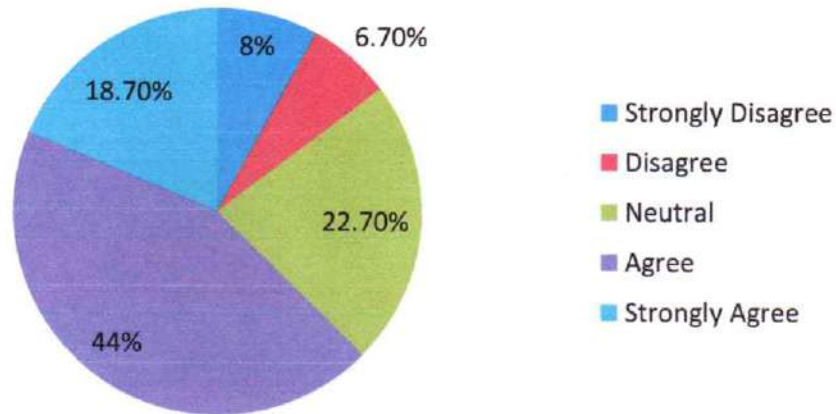

	Strongly Disagree	Disagree	Neutral	Agree	Strongly Agree
Response	6.7%	2.7%	6.7%	50.7%	33.3%

PRINCIPAL

NMK & SDM Mahila Mahavidyalaya
 Krishi:amurthypuram, Mysore-570 004

5. Is the syllabus suitable for the present trend?

	Strongly Disagree	Disagree	Neutral	Agree	Strongly Agree
Response	8%	6.7%	22.7%	44%	18.7%

6. Syllabus is Career Oriented?

	Strongly Disagree	Disagree	Neutral	Agree	Strongly Agree
Response	5.3%	5.3%	25.3%	48%	16%