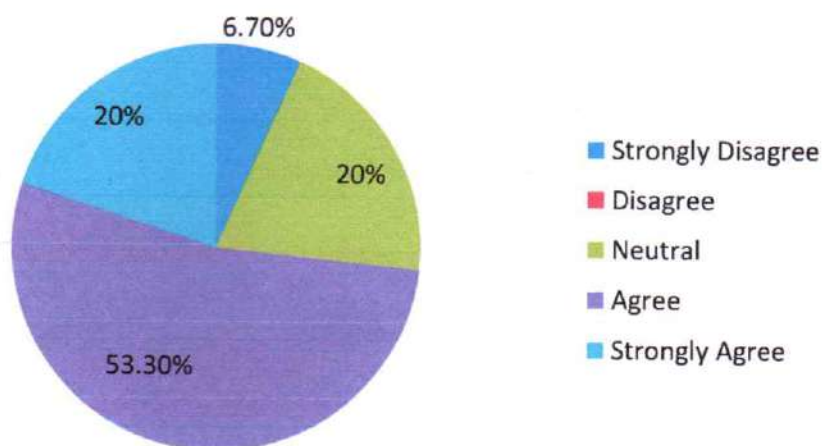

PRINCIPAL

MMK & SDM Mahila Mahavidyalaya
Krishnamurthyapuram, Mysore-570 004