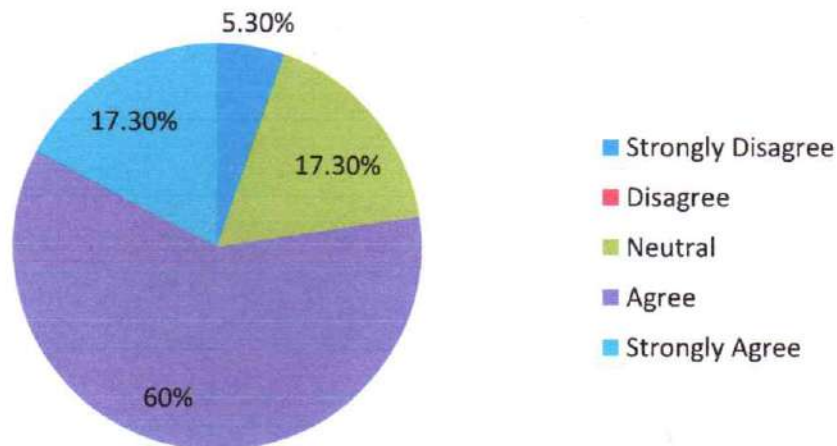

**MMK & SDM MAHILA MAHA VIDYALAYA, MYSORE
ALUMINI FEEDBACK**

Total No. of Responses: 75

1. Syllabus is suitable for Course?

	Strongly Disagree	Disagree	Neutral	Agree	Strongly Agree
Response	4%	6.7%	9.3%	52%	28%

2. Aims and Objective of syllabus are well defined?

	Strongly Disagree	Disagree	Neutral	Agree	Strongly Agree
Response	5.3%	Nil	17.3%	60%	17.3%

PRINCIPAL

**MMK & SDM Mahila Mahavidyalaya
Krishnamurthypuram, Mysore-570 004**