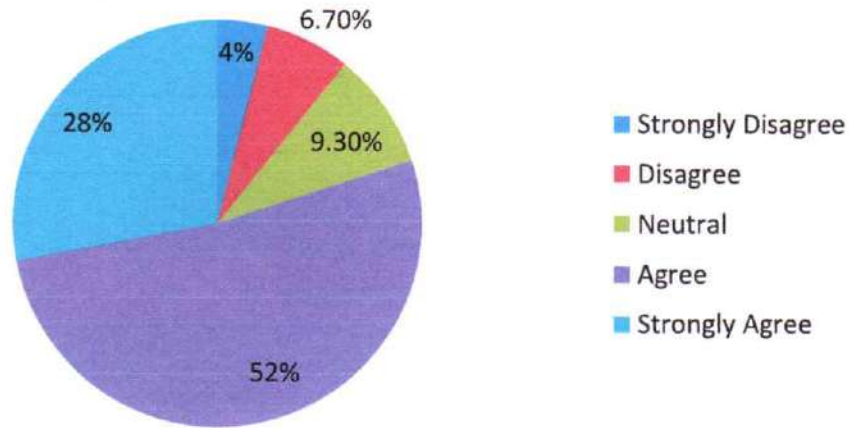

**MMK & SDM MAHILA MAHA VIDYALAYA, MYSORE
ALUMINI FEEDBACK**

Total No. of Responses: 75

1. Syllabus is suitable for Course?

	Strongly Disagree	Disagree	Neutral	Agree	Strongly Agree
Response	4%	6.7%	9.3%	52%	28%

2. Aims and Objective of syllabus are well defined?

	Strongly Disagree	Disagree	Neutral	Agree	Strongly Agree
Response	5.3%	Nil	17.3%	60%	17.3%

PRINCIPAL

**MMK & SDM Mahila Mahavidyalaya
Krishnamurthypuram, Mysore-570 004**