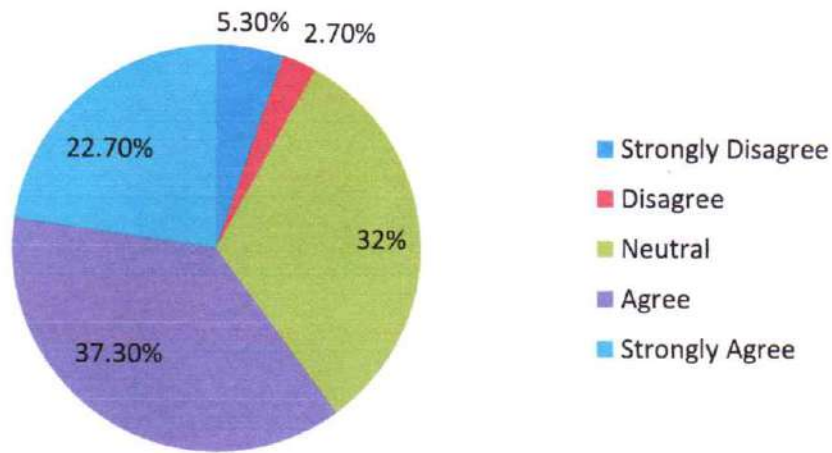

9. More topics can be included in the syllabus?

	Strongly Disagree	Disagree	Neutral	Agree	Strongly Agree
Response	5.3%	2.7%	32%	37.3%	22.7%

10. Overall rating for the syllabus?

	Good	Very Good	Excellent	Average	Poor
Response	40%	22.7%	22.7%	10.7%	4%