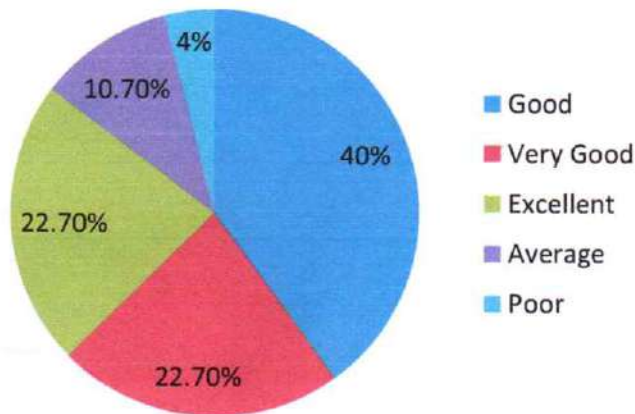

8. The syllabus upgrades the thinking capacity of the students?

	Strongly Disagree	Disagree	Neutral	Agree	Strongly Agree
Response	6.7%	Nil	20%	53.3%	20%

PRINCIPAL

MMK & SDM Mahila Mahavidyalaya
 Krishnamurthyapuram, Mysore-570 004

9. More topics can be included in the syllabus?

	Strongly Disagree	Disagree	Neutral	Agree	Strongly Agree
Response	5.3%	2.7%	32%	37.3%	22.7%

10. Overall rating for the syllabus?

	Good	Very Good	Excellent	Average	Poor
Response	40%	22.7%	22.7%	10.7%	4%