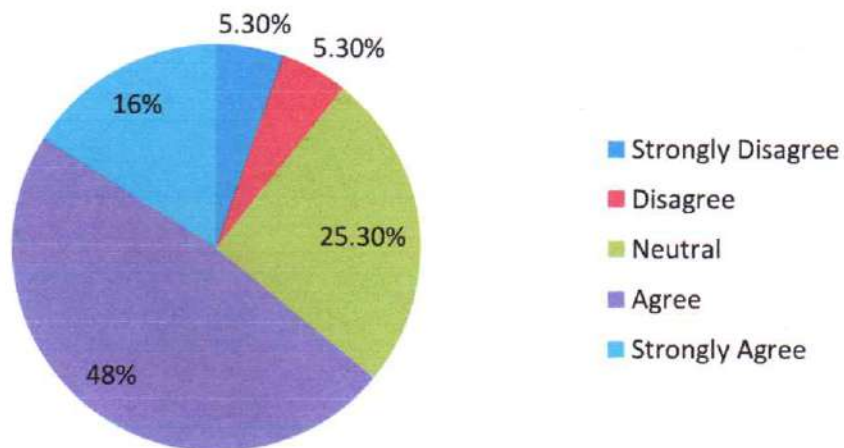

	Strongly Disagree	Disagree	Neutral	Agree	Strongly Agree
Response	6.7%	2.7%	6.7%	50.7%	33.3%

PRINCIPAL

NMK & SDM Mahila Mahavidyalaya
 Krishi:amurthypuram, Mysore-570 004

5. Is the syllabus suitable for the present trend?

	Strongly Disagree	Disagree	Neutral	Agree	Strongly Agree
Response	8%	6.7%	22.7%	44%	18.7%

6. Syllabus is Career Oriented?

	Strongly Disagree	Disagree	Neutral	Agree	Strongly Agree
Response	5.3%	5.3%	25.3%	48%	16%